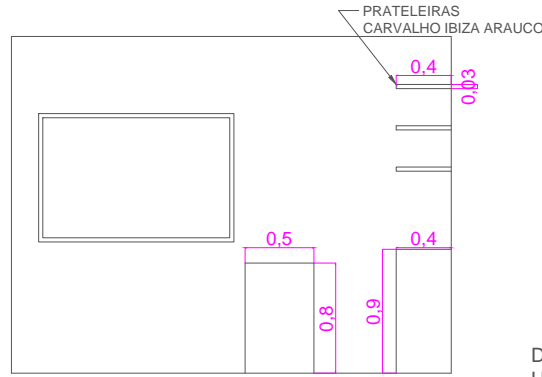

PRODUCED BY AN AUTODESK EDUCATIONAL PRODUCT

PRODUCED BY AN AUTODESK EDUCATIONAL PRODUCT

DET. 01 MESA LISA SEM GAVETA
COR CINZA CRISTAL ARAUCO

DET. 01 MESA LISA SEM GAVETA (2 UNID)
COR CINZA CRISTAL ARAUCO
COM FRENTE FECHADA (CLIENTE)