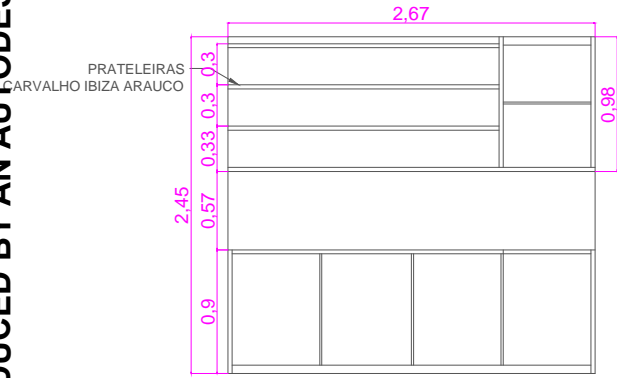

PRODUCED BY AN AUTODESK EDUCATIONAL PRODUCT

PRODUCED BY AN AUTODESK EDUCATIONAL PRODUCT

DET. 01 MESA LISA SEM GAVETA  
COR CINZA CRISTAL ARAUCO

DET. 01 MESA LISA SEM GAVETA (2 UNID)  
COR CINZA CRISTAL ARAUCO  
COM FRENTE FECHADA (CLIENTE)