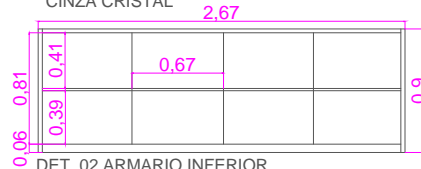

DET. 02 ARMARIO INFERIOR
CINZA CRISTAL