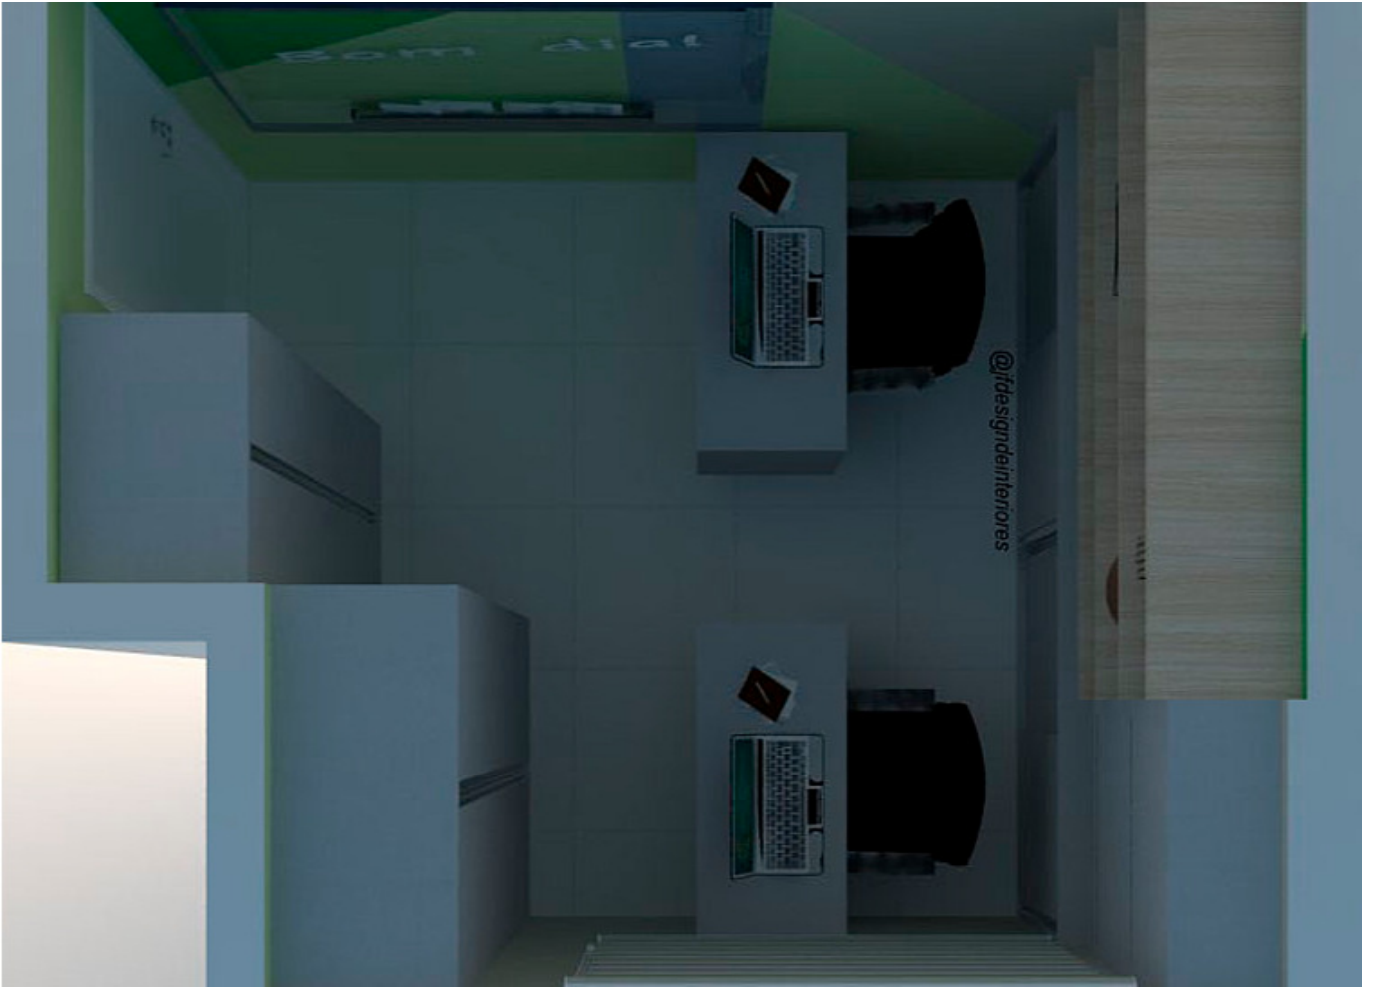

PRODUCED BY AN AUTODESK EDUCATIONAL PRODUCT

PRODUCED BY AN AUTODESK EDUCATIONAL PRODUCT

DET. 01 MESA LISA SEM GAVETA  
COR CINZA CRISTAL ARAUCO

DET. 01 MESA LISA SEM GAVETA (2 UNID)  
COR CINZA CRISTAL ARAUCO  
COM FRENTE FECHADA (CLIENTE)